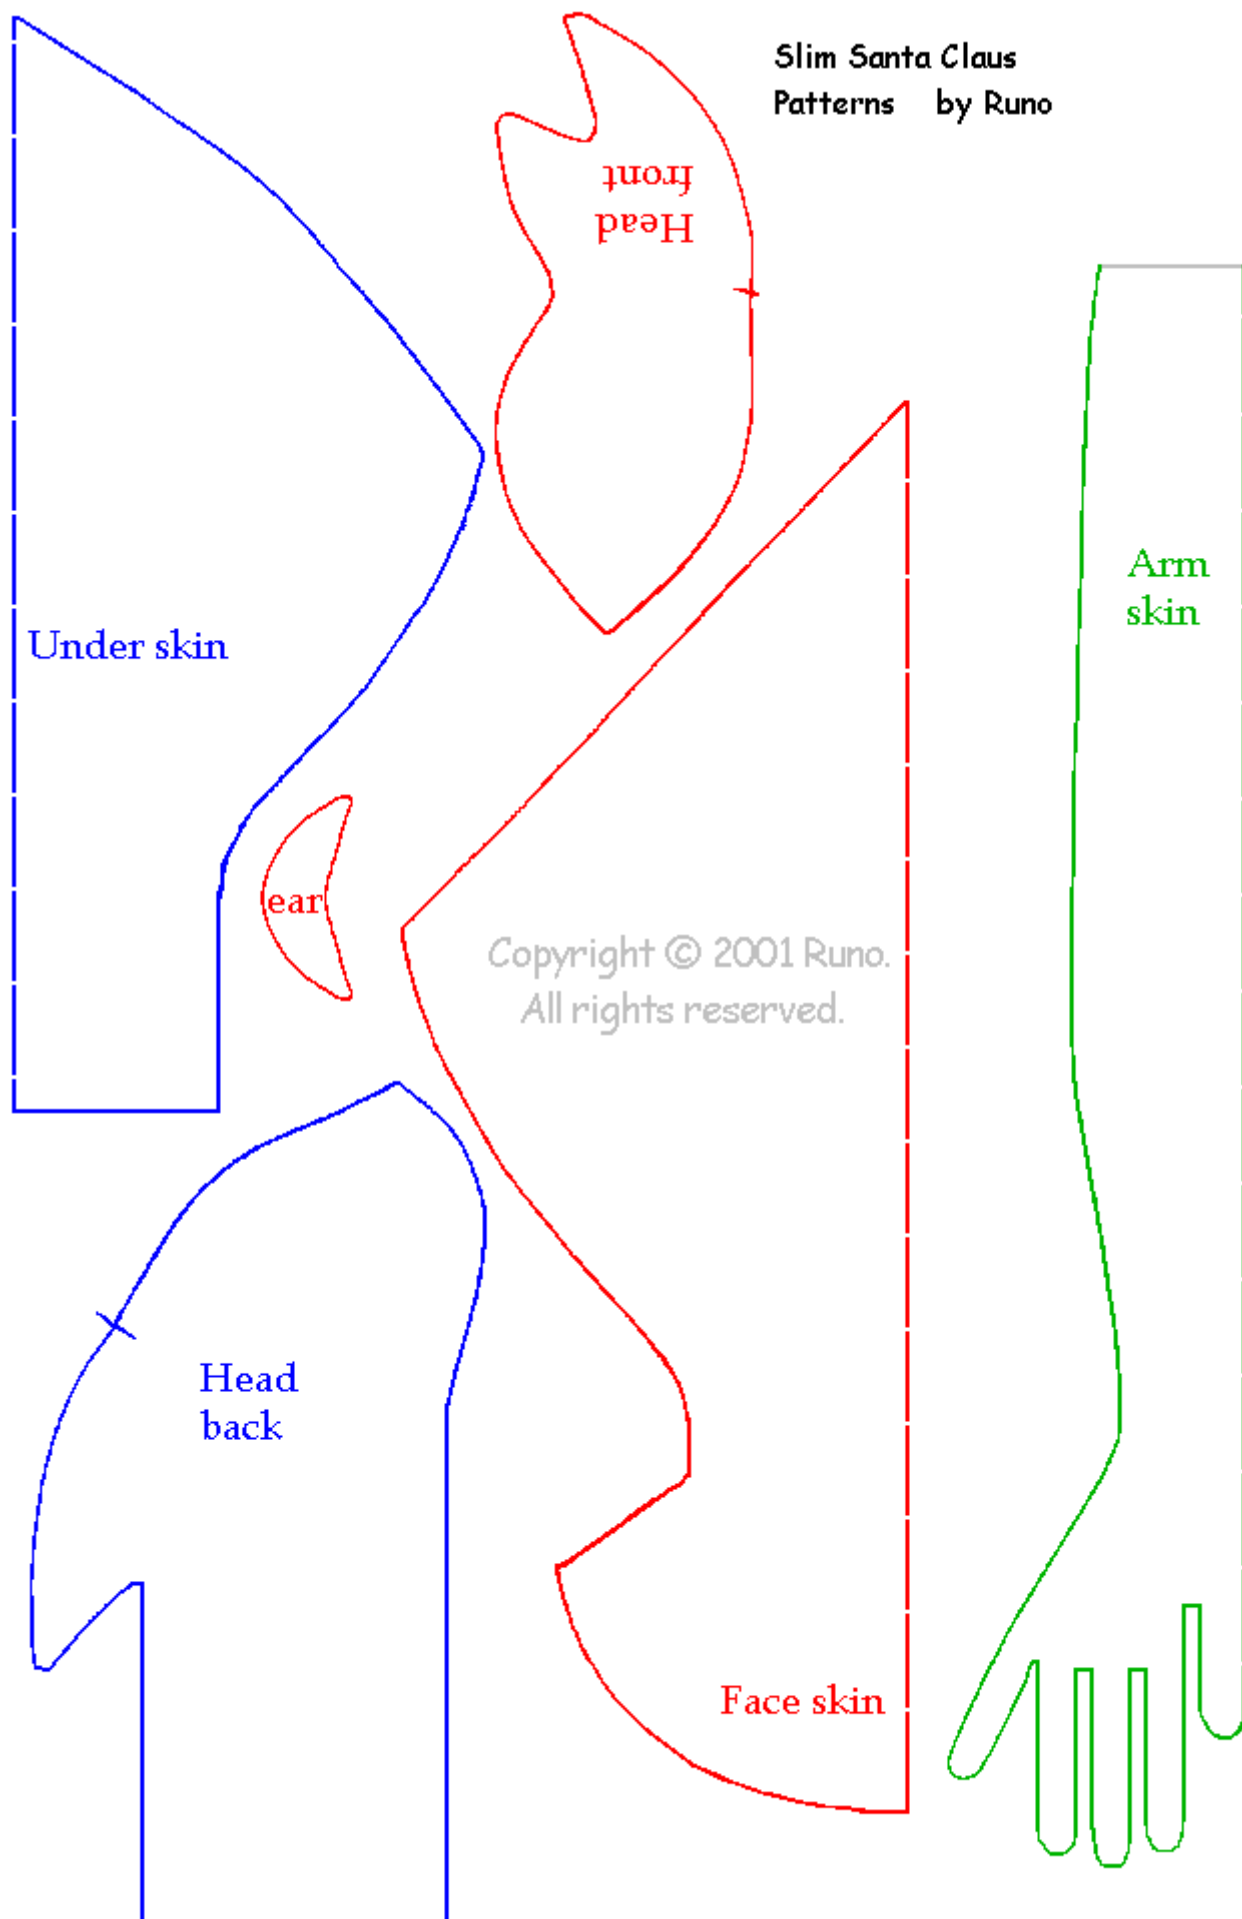

Slim Santa Claus
Patterns by Runo

Slim Santa Claus
Patterns by Runo

Leg

Arm

Leg cover

thumb

Toe

Foot

Copyright © 2001 Runo.
All rights reserved.

Slim Santa Claus
Patterns by Runo

Body
front

Copyright © 2001 Runo.
All rights reserved.

Body
back

side

shoulder

center

Sleeve

Copyright © 2001 Runo.
All rights reserved.

Slim Santa Claus
Patterns by Runo

Copyright © 2001 Runo.
All rights reserved.

Coat bottom

front

Hood

Top

Slim Santa Claus
Patterns by Runo