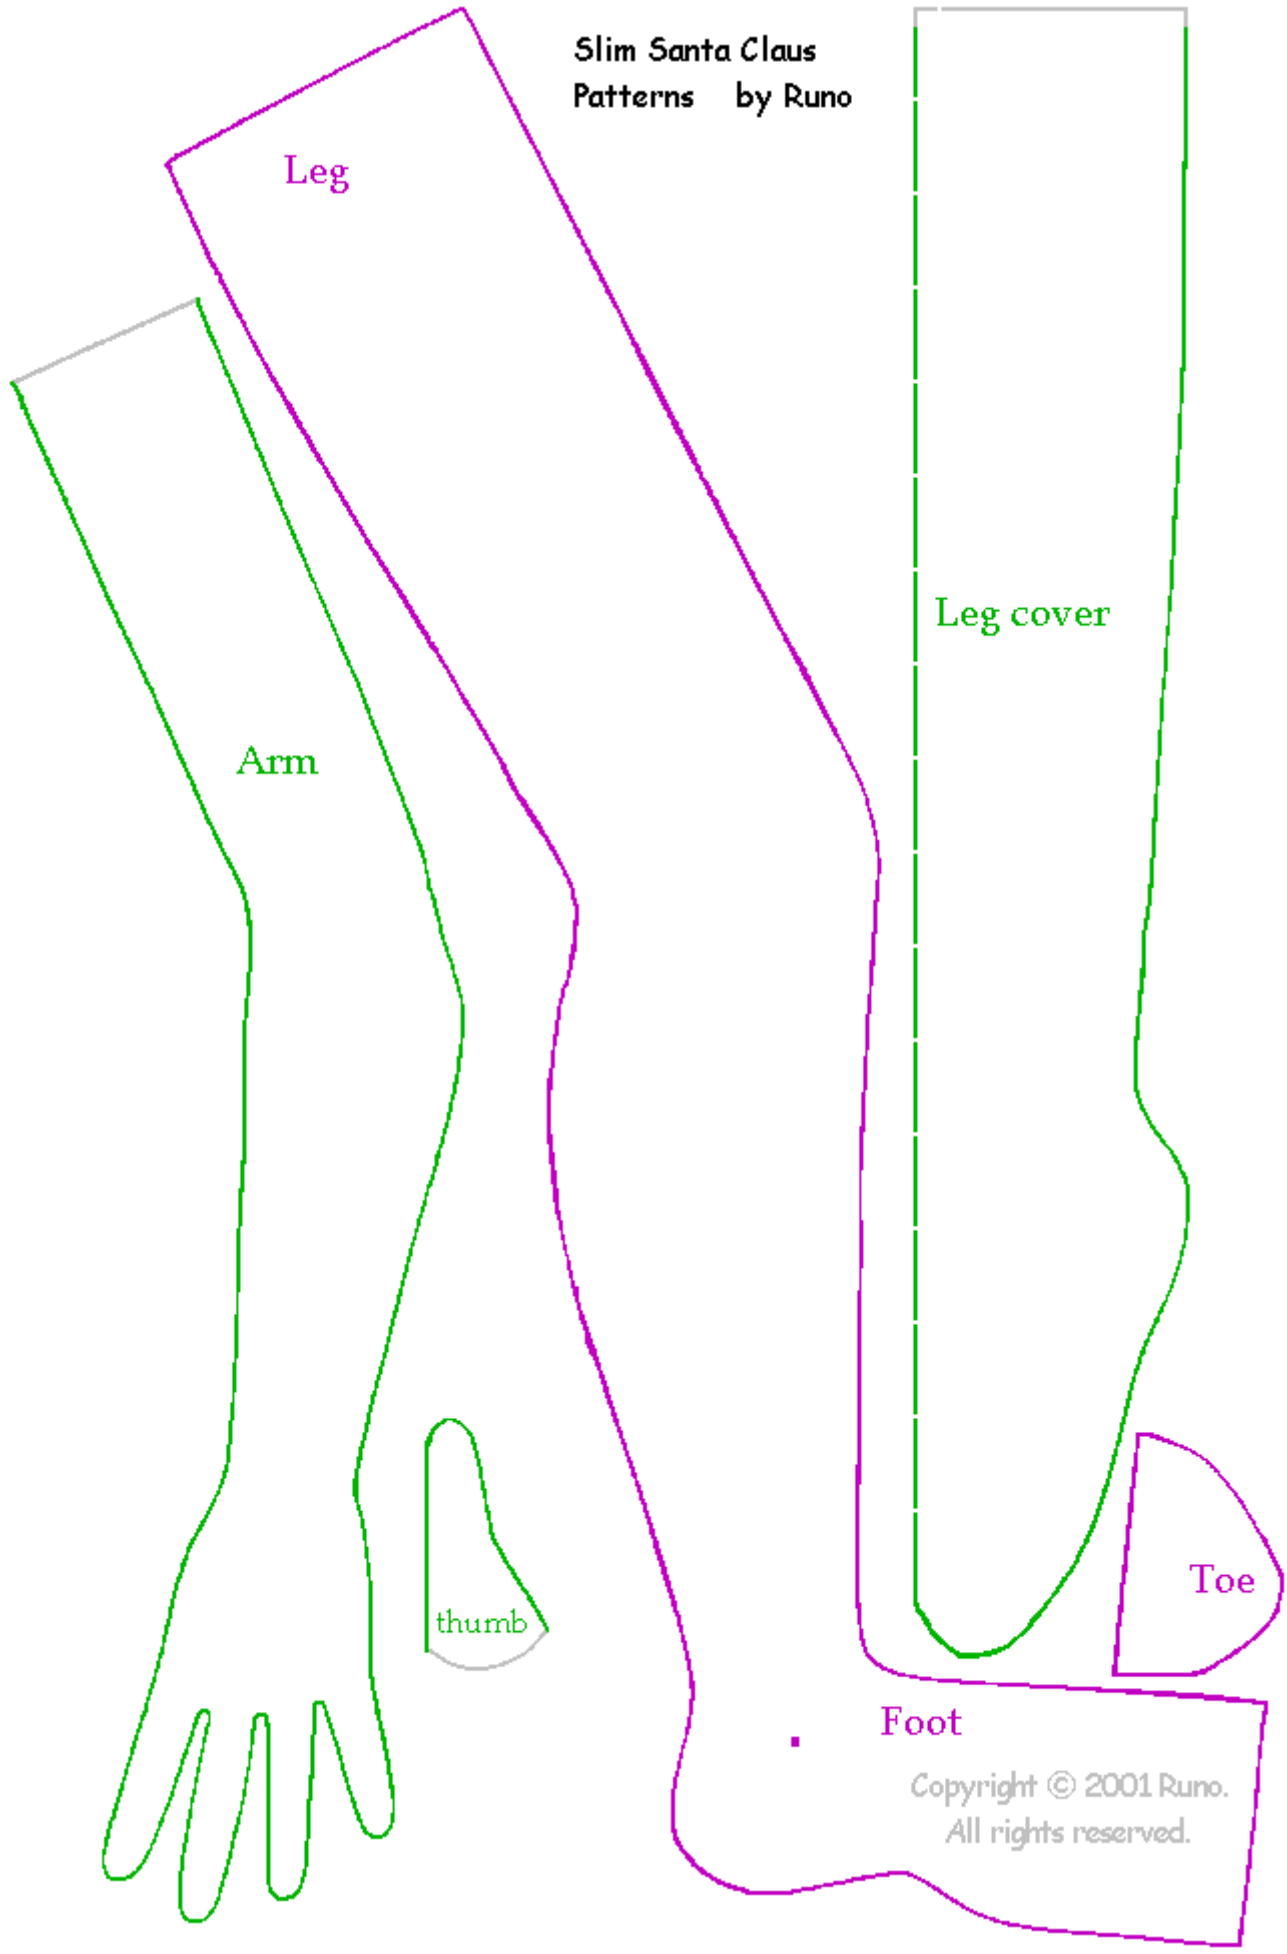

Slim Santa Claus
Patterns by Runo

Slim Santa Claus
Patterns by Runo

Leg

Arm

Leg cover

thumb

Toe

Foot

Copyright © 2001 Runo.
All rights reserved.

Slim Santa Claus
Patterns by Runo

Body
front

Copyright © 2001 Runo.
All rights reserved.

Body
back

side

shoulder

center

Pants back

Pants front

Pants bottom

Copyright © 2001 Runo.
All rights reserved.

Slim Santa Claus
Patterns by Runo

Slim Santa Claus
Patterns by Runo

Coat
back

Coat
front

Slim Santa Claus
Patterns by Runo