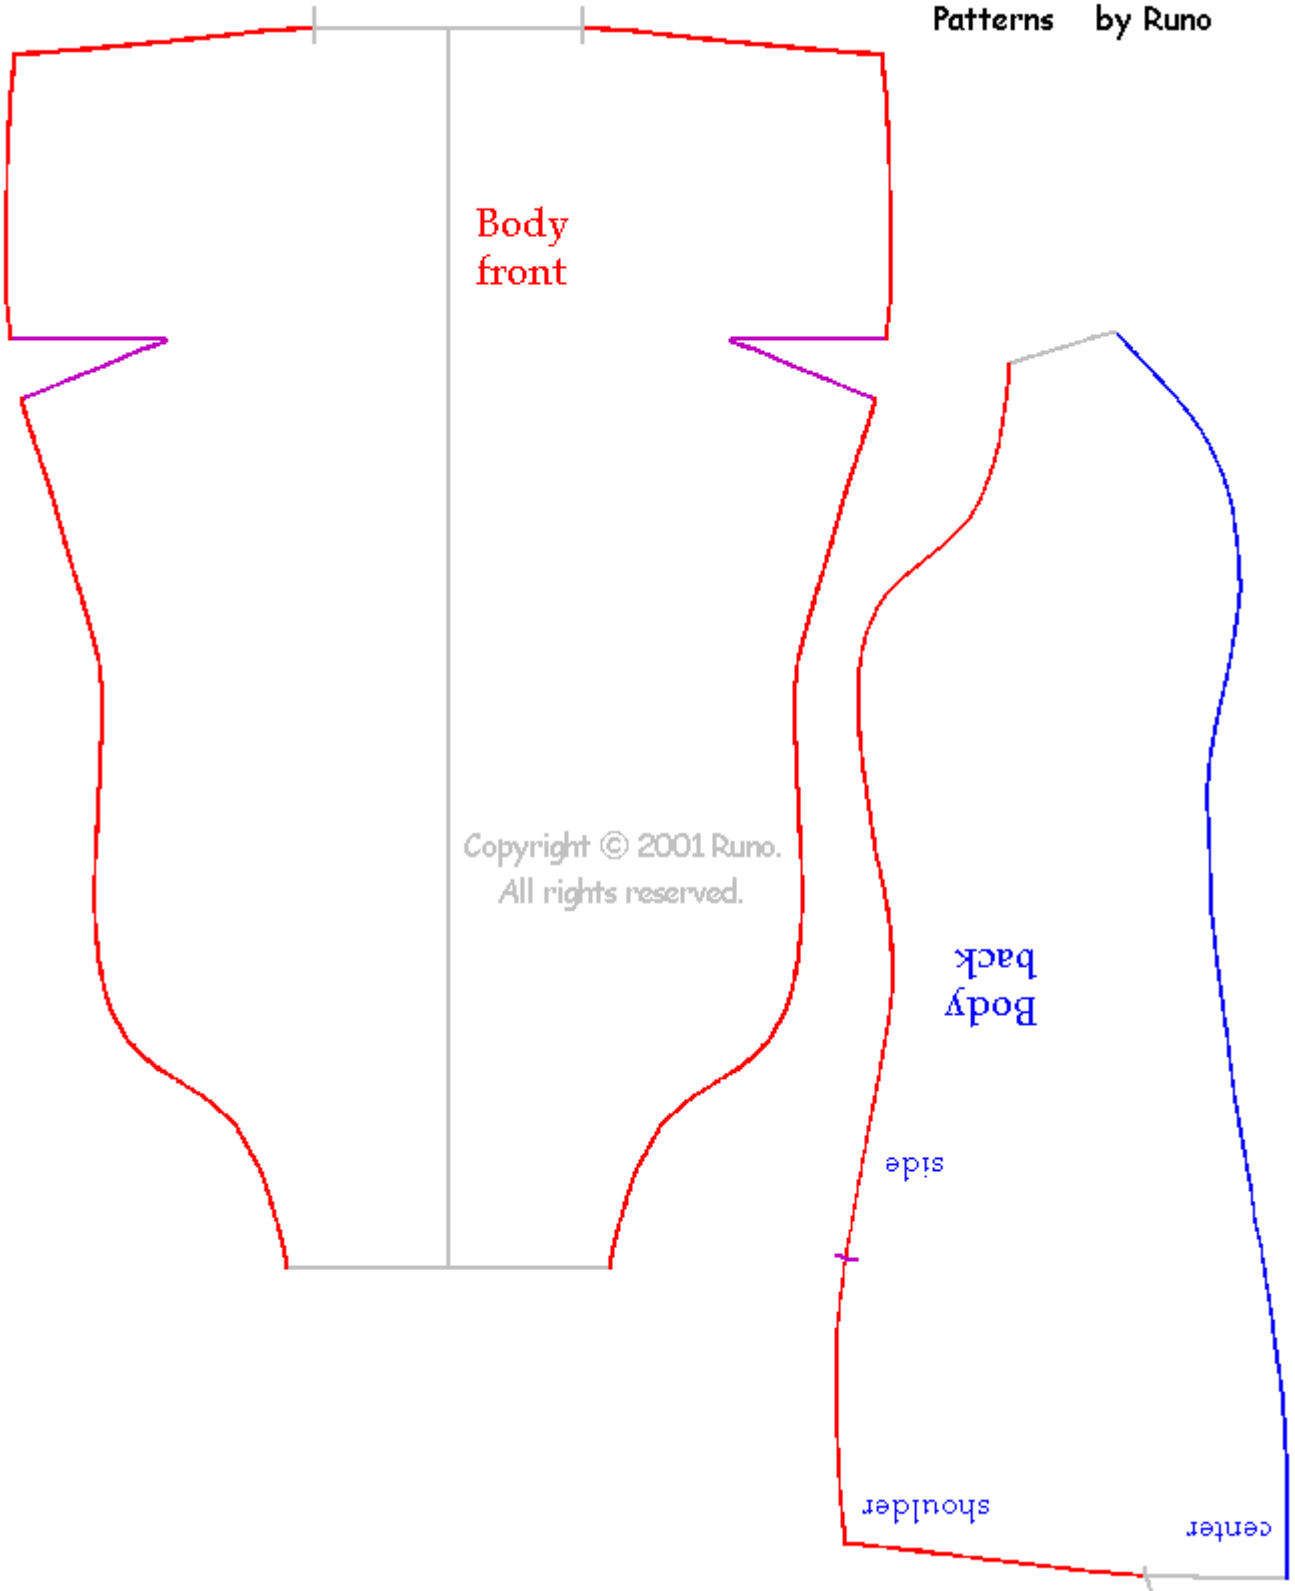

Slim Santa Claus
Patterns by Runo

Slim Santa Claus
Patterns by Runo

Leg

Arm

Leg cover

thumb

Toe

Foot

Copyright © 2001 Runo.
All rights reserved.

Slim Santa Claus
Patterns by Runo

Body
front

Copyright © 2001 Runo.
All rights reserved.

Body
back

side

shoulder

center

Pants back

Pants front

Pants bottom

Copyright © 2001 Runo.
All rights reserved.

Slim Santa Claus
Patterns by Runo

Slim Santa Claus
Patterns by Runo

Coat
back

Coat
front

Slim Santa Claus
Patterns by Runo